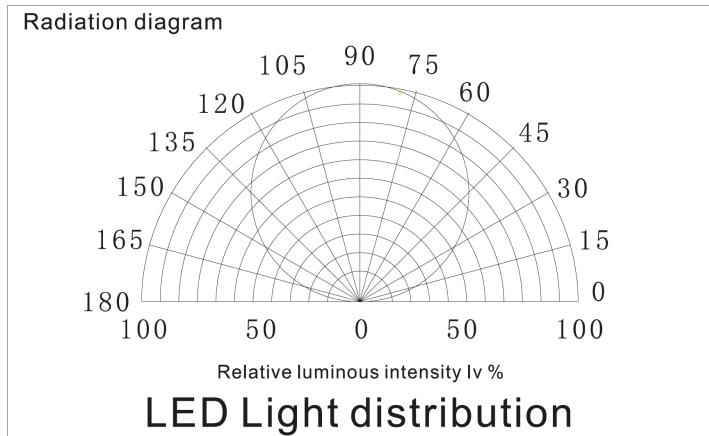

Aluminium series: 5050 72 LED/meter

Part number	Color	LED QTY/meter	Lumen/meter	Voltage	Power/meter
LD-RD-A5050RGB-12-72	Red	72	144	DC 12V	17.4 watt
	Green		288		
	Blue		180		
LD-RD-A5050R-12-72	Red	72	432	DC 12V	17.4 watt
LD-RD-A5050Y-12-72	Yellow	72	432	DC 12V	17.4 watt
LD-RD-A5050B-12-72	Blue	72	540	DC 12V	17.4 watt
LD-RD-A5050G-12-72	Green	72	864	DC 12V	17.4 watt
LD-RD-A5050W-12-72	White	72	1080~1404	DC 12V	17.4 watt
LD-RD-A5050WW-12-72	Warm white	72	864~1296	DC 12V	17.4 watt
LD-RD-A5050P-12-72	Pink	72	432	DC 12V	17.4 watt

for: red, blue, green, yellow