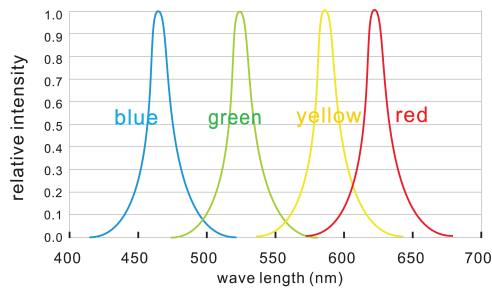

Aluminium series: 5050 72 LED/meter

Part number	Color	LED QTY/meter	Lumen/meter	Voltage	Power/meter
LD-RD-A5050RGB-12-72	Red	72	144	DC 12V	17.4 watt
	Green		288		
	Blue		180		
LD-RD-A5050R-12-72	Red	72	432	DC 12V	17.4 watt
LD-RD-A5050Y-12-72	Yellow	72	432	DC 12V	17.4 watt
LD-RD-A5050B-12-72	Blue	72	540	DC 12V	17.4 watt
LD-RD-A5050G-12-72	Green	72	864	DC 12V	17.4 watt
LD-RD-A5050W-12-72	White	72	1080~1404	DC 12V	17.4 watt
LD-RD-A5050WW-12-72	Warm white	72	864~1296	DC 12V	17.4 watt
LD-RD-A5050P-12-72	Pink	72	432	DC 12V	17.4 watt

for: red, blue, green, yellow