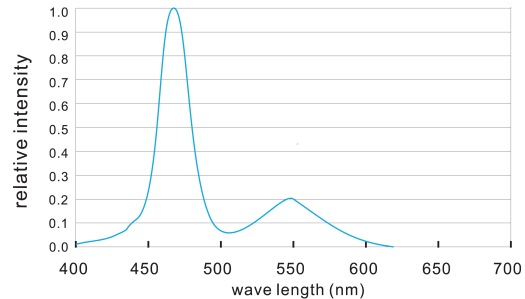

for: white LED