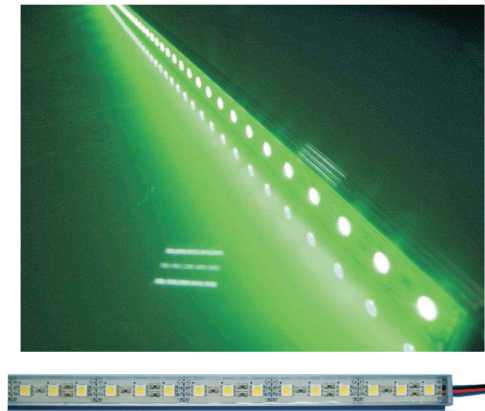

ALTHX

IP65

DECODEL
PAR Lum'nergie

SPECIFICATION SHEET

PROJECT NAME / No: _____

TYPE: _____ QTY: _____

ALTHX

✓ RoHS CE

FEATURES::

- Available in 12V DC maximum
- Very bright & low power consumption
- Operating temperature: -20 ~ 50°C
- Long life span LED lights, more than 50,000 hrs +
- Dimmable to 6V DC
- Water-proof, IP65