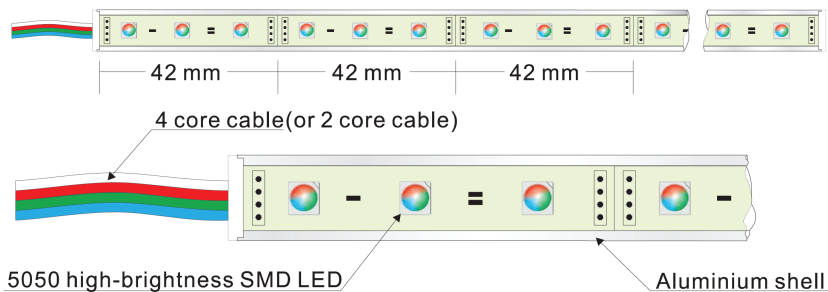

#### 5050 SMD LED Rigid bar: 72 LED/Meter

These strips are widely used in shop and bar illumination, it works at 12DC, with super bright SMD LEDs, wide view angle, compact size, easy to install, Aluminium PCB holder help you to fix easily. Water-proof, long life span (more than 50 000 hrs)